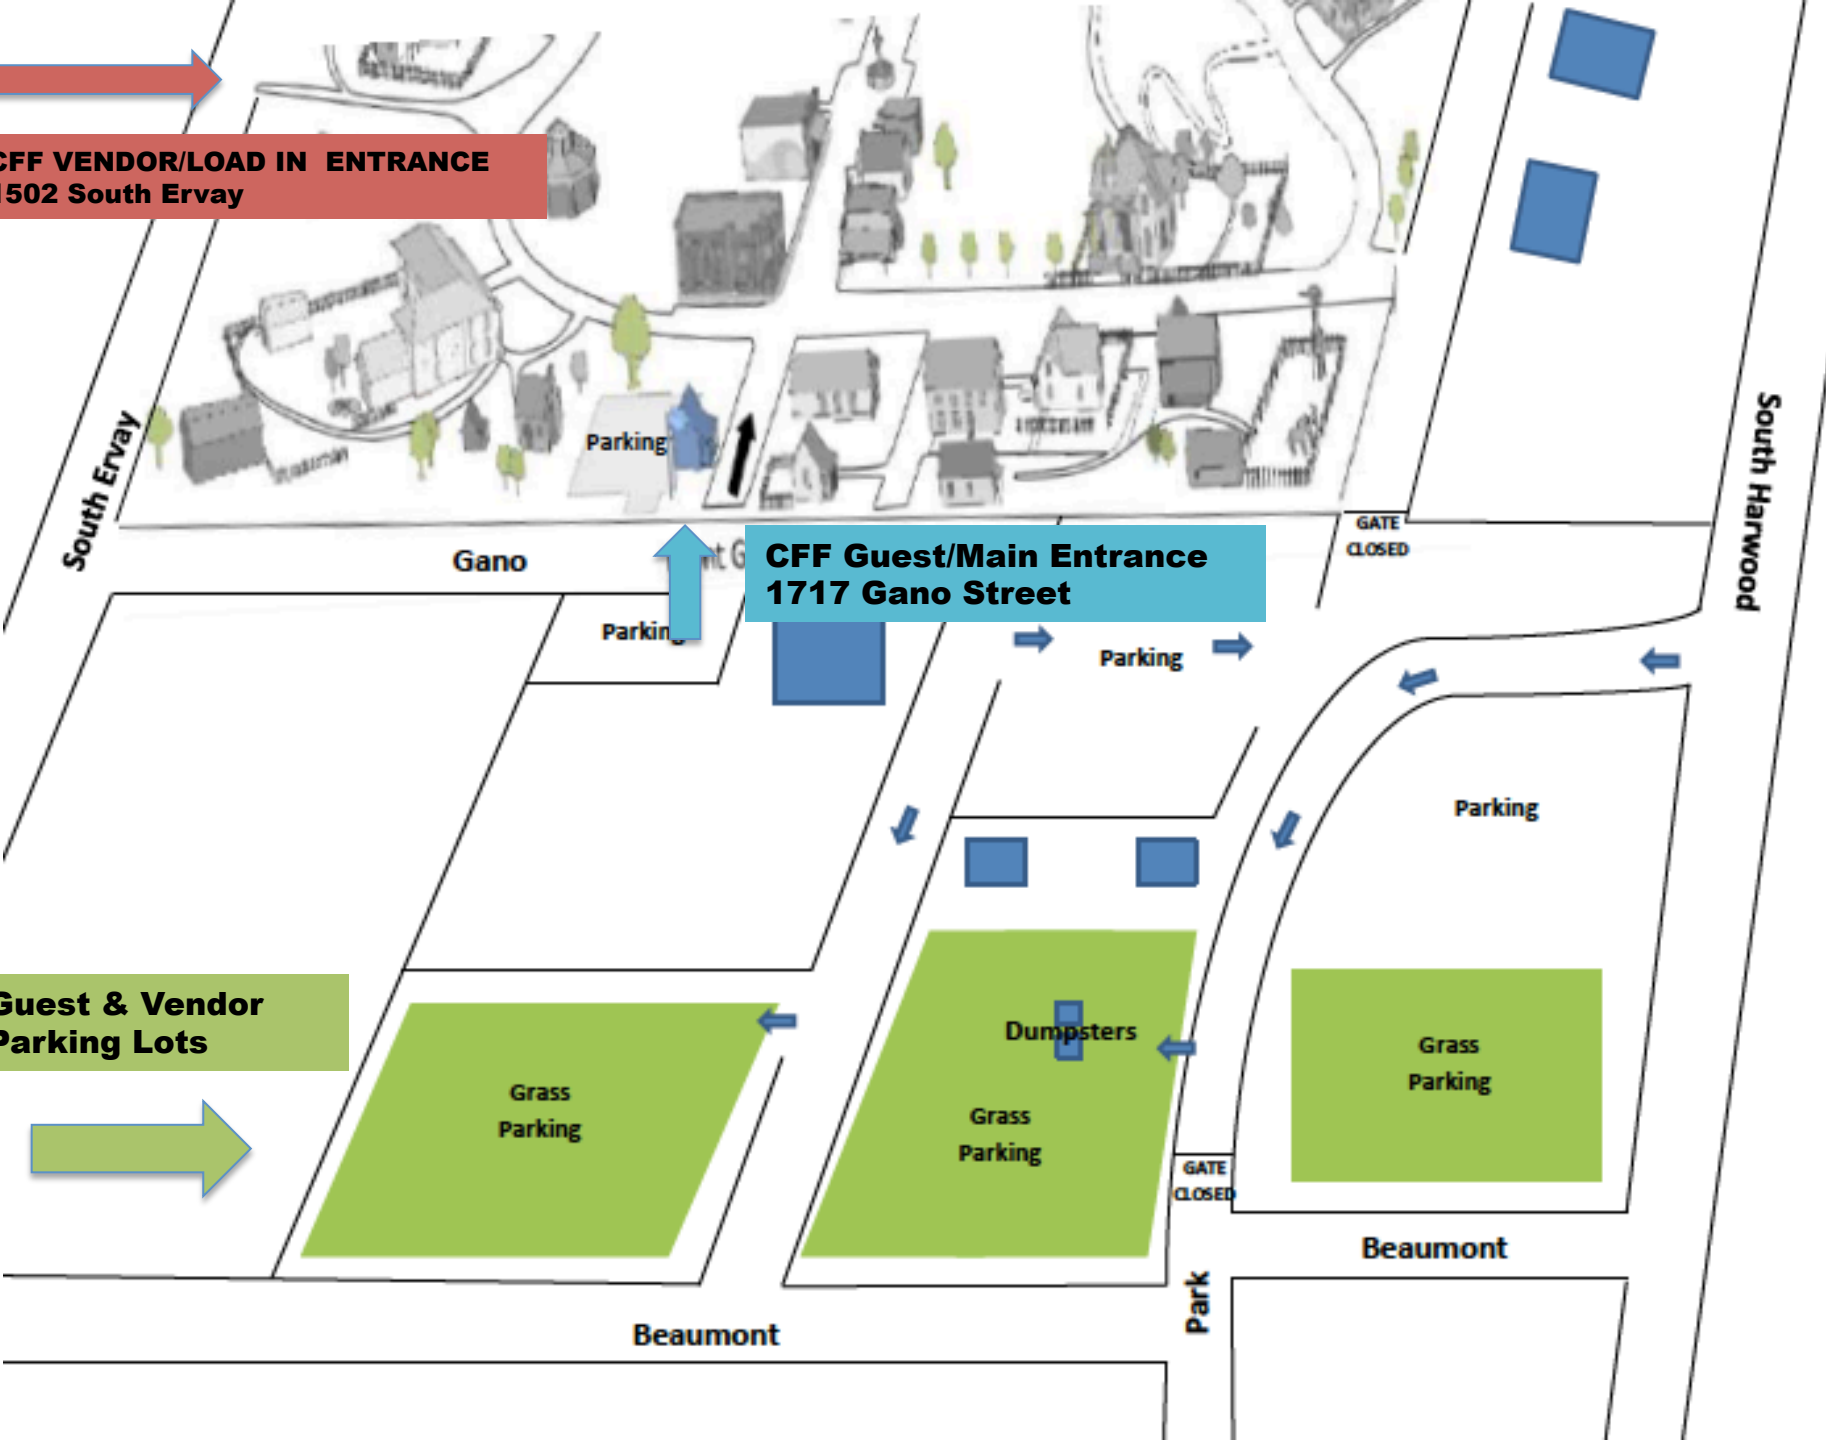

CFF VENDOR/LOAD IN ENTRANCE
1502 South Ervay

CFF Guest/Main Entrance
1717 Gano Street

Guest & Vendor
Parking Lots